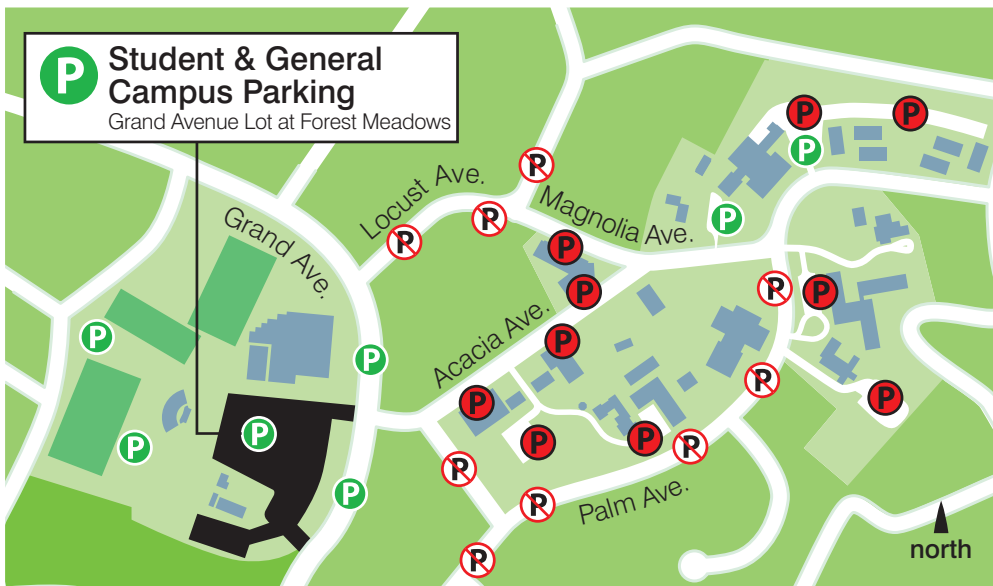

Parking Map

free permit only residential (no parking)

Public Transportation

to
San Rafael
Transit
Center

from San Francisco Airport 415-461-4222 www.marinairporter.com

Marin Airporter buses leave from the lower level on the hour and the half-hour from 5:00 a.m. to midnight every day and stop at the San Rafael Transit Center.

from Oakland Airport 707-837-8700 www.airportexpressinc.com

Airport Express buses leave every other hour on the even hour from 6:00 a.m. to midnight every day and stop at the San Rafael Transit Center.

by Bus 415-455-2000 www.goldengatetransit.org

Golden Gate Transit provides service to the San Rafael Transit Center from points in San Francisco, Sonoma, and Marin counties, and from Richmond and the El Cerrito BART Station in the East Bay.

from
San Rafael
Transit
Center
to
Dominican
Campus

by Bus 415-455-2000 www.goldengatetransit.org

Golden Gate Transit Bus 33 (San Rafael-Marín Civic Center) leaves hourly from 7:55 a.m. to 4:55 p.m., Monday through Friday (except holidays). It stops at the corner of Grand and Acacia Avenues.

by Taxi **Belaire Cab** 415-456-1313 **Radio Cab** 415-485-1234

Taxi service is available at the San Rafael Transit Center taxi stand.

by Foot

The Campus is about a mile from the San Rafael Transit Center. Go east on Third Street, turn left on Grand Avenue and proceed to Acacia.