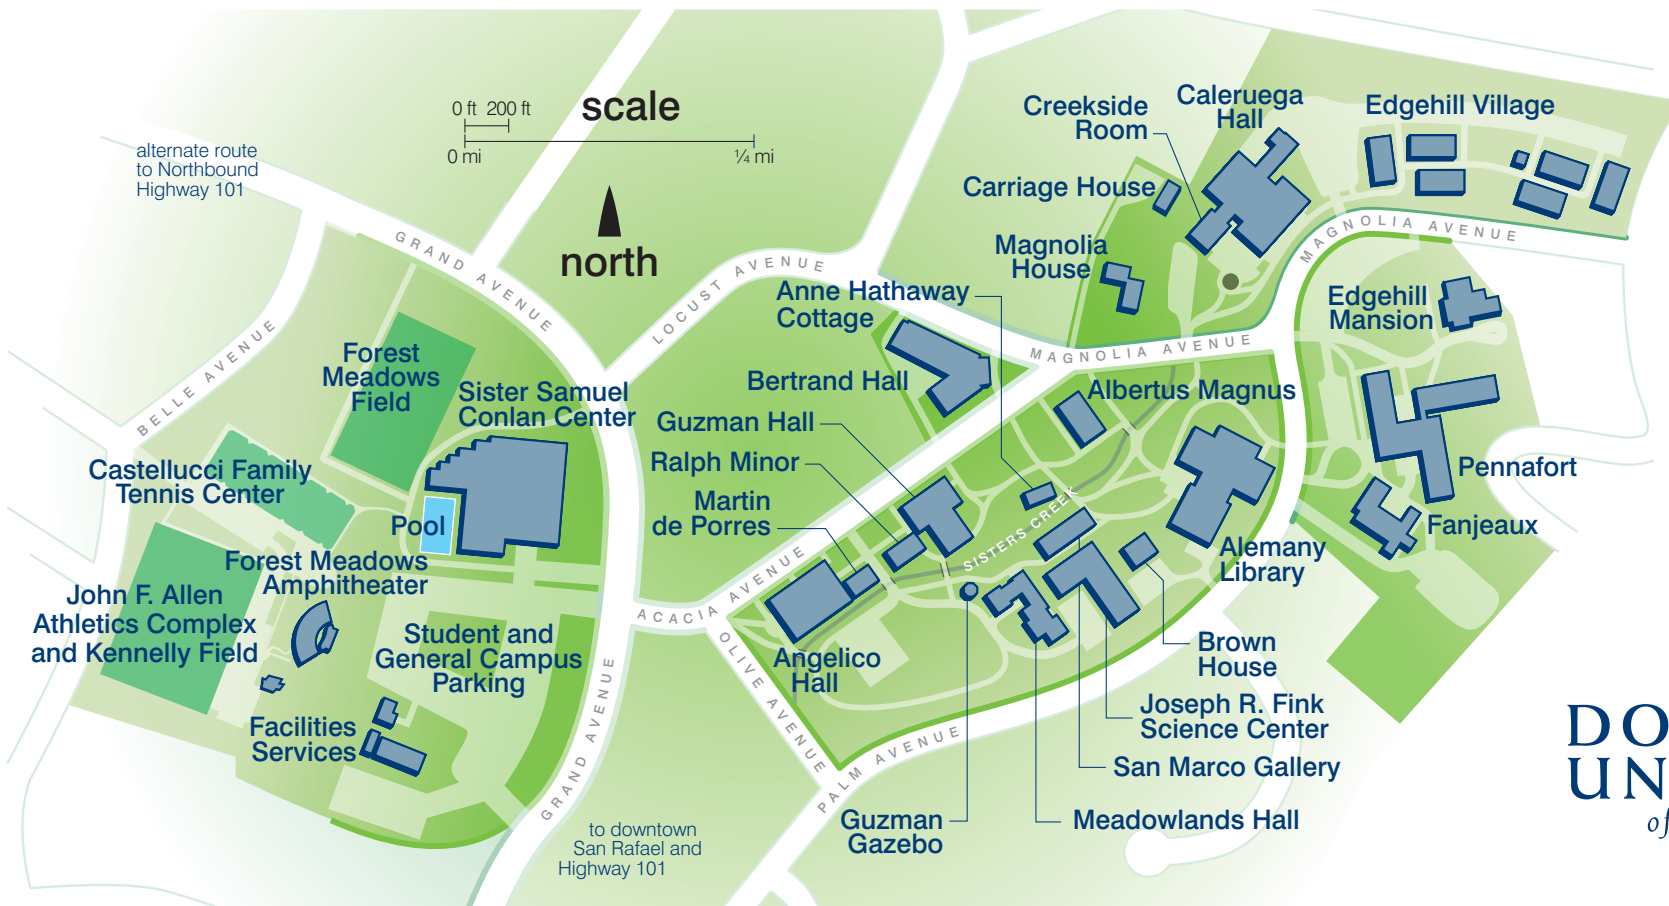

CAMPUS MAP AND DIRECTORY

**DOMINICAN
UNIVERSITY**
of CALIFORNIA
1890

Academic Affairs	Guzman Hall	Business Services	Bertrand Hall	Gymnasium	Conlan Center	Purchasing	Bertrand Hall
Academic Support Services	Bertrand Hall	Campus Ministry	Edgehill Mansion	School of Health and Natural Sciences	Meadowlands Hall	Registrar	Bertrand Hall
Admissions	Magnolia House	Career Services	Edgehill Mansion	Health Center	Bertrand Hall	Residence Halls	Edgehill Village, Fanjeaux, and Pennafort
Advancement	Guzman Hall	Chapel	Edgehill Mansion	Housing Office (Residential Life)	Pennafort Hall	Security Desk	Bertrand Hall
Alumni Relations	Edgehill Mansion	Chilly's Café	Caleruega Hall	Human Resources	Carriage House	Service-Learning	Fanjeaux Hall
Art Gallery	Alemany Library	Computer Labs	Caleruega Hall	Information Technology	Alemany Library	Shield Room	Caleruega Hall
School of Arts, Humanities and Social Sciences	Angelico Hall	Counseling Services	Bertrand Hall	Mail Services	Bertrand Hall	Student Life	Edgehill Mansion
ASDU (Associated Students of Dominican University of California)	Fanjeaux Hall	Creekside Room	Caleruega Hall	Marketing	Bertrand Hall	Suzuki School of Music	Angelico Hall
Athletics Offices	Conlan Center	School of Education and Counseling Psychology	Bertrand Hall	Nursing Labs	Meadowlands Hall	Swimming Pool	Conlan Center
The Epicurean Group	Caleruega Hall	ELS Language Centers	Pennafort Hall	Osher Lifelong Learning Institute	Anne Hathaway Cottage	Teaching and Learning Center	Bertrand Hall
Bookstore	Fanjeaux Hall	Financial Aid	Bertrand Hall	President	Guzman Hall	Weight Room/Multipurpose Room	Conlan Center
School of Business and Leadership	Bertrand Hall	Guzman Lecture Hall	Guzman Hall	President's Residence	Barowsky House		
				Communications	Bertrand Hall